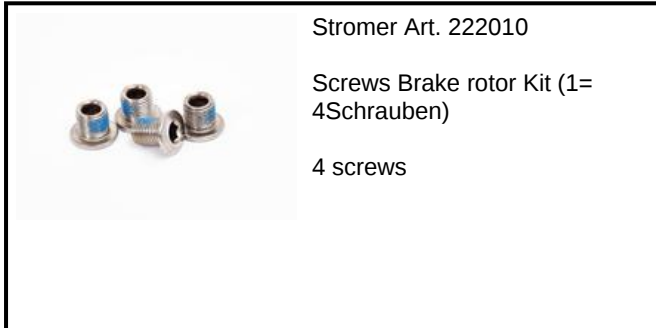

Stromer Art. 401395

Brake Pads TRP Q10 TS

Stromer Art. 401393

Brake Pads TRP Q20.11

Stromer Art. 403353

Brake Rotor BR1 front  
R203S02M Rotor with 6  
screws

Brake Disc front ST1K - ST2  
BELT - ST3 - ST5 - ST5ABS