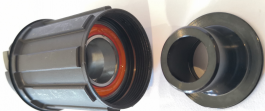

Stromer Art. 402489

Free Wheel FW9 Kit

Freewheel with end cap.