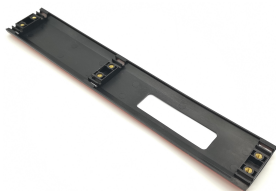

No image available

Stromer Art. 401647
Stem Cable inlet ST5

No image available

Stromer Art. 403040
Brake BR0 ABS Kit GEN1

No image available

Stromer Art. 401864
Headset Upper Cup ST3 &
ST5

Stromer Art. 401656
Stem light adapter ST5

Stromer Art. 401586
Cable channel ST3 & ST5

No image available

Stromer Art. 401790
Headset ACB Bearing MR127
ST3

Stromer Art. 403035
Frame FR0ST5 Cover
Toptube

Cable / Controller

 <p>Stromer Art. 403390 Cable CL0ST5 Wicket MCU for ST5 ABS</p>	 <p>Stromer Art. 401415 Cable Connecting Motor to Controller</p>
 <p>Stromer Art. 403236 Controller MC1 12V ASI ST3 Pinion: only for Special frame "imperial Red"</p>	 <p>Stromer Art. 402768 Cable CL9ST5 Stem Adapter Cable</p>
 <p>Stromer Art. 401856 Connecting cable BTR & BR to OMNI Int. C ST3</p>	 <p>Stromer Art. 401674 Connecting cable TMM Unit</p>
 <p>Stromer Art. 403086 Distribution Board DB0 Main ABS</p>	 <p>Stromer Art. 401857 Connecting cable HORN & BL to OMNI Int. C ST3</p>
 <p>Stromer Art. 401409 Charging Socket 12V</p>	 <p>Stromer Art. 401048 Cable horn to controller</p>
 <p>Stromer Art. 401655 Cable Motor SYNO Sport & SYNO Sport II</p>	

Divers

no parts in this category

Accessories

 <p>Stromer Art. 400278 Pedal Quick release QRDII-B233A 9/16 CR-MO Axle for all, with quick-release function Recommended for demo bikes</p>	 <p>Stromer Art. 400845 Lanyard Stromer 2016/2017 NS88</p>
 <p>Stromer Art. 400002 Sticker Stromer Demobike black</p>	 <p>Stromer Art. 400640 Battery Bag Kit</p>
 <p>Stromer Art. 401959 Trailer Plate Kit ST3 & ST5</p>	 <p>Stromer Art. 403025 Stromer Bag Antwerp (waterproof)</p>
 <p>Stromer Art. 403312 Stromer Bag Antwerp (double)</p>	 <p>Stromer Art. 403313 Stromer Trunkbag Berlin</p>
 <p>Stromer Art. 403001 Stromer Bag Bern (leather)</p>	 <p>Stromer Art. 401708 SP Connect Stem Mount</p>
 <p>Stromer Art. 401709 SP Connect Universal Interface</p>	