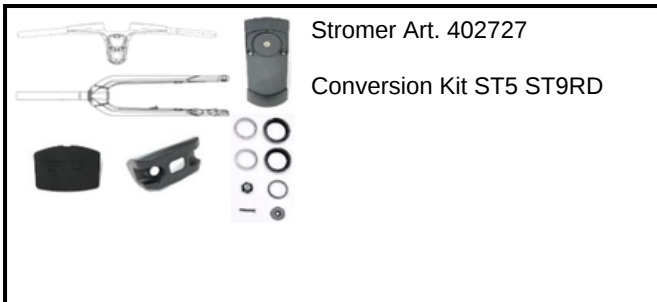

Marketing

Screw

no parts in this category

Cockpit